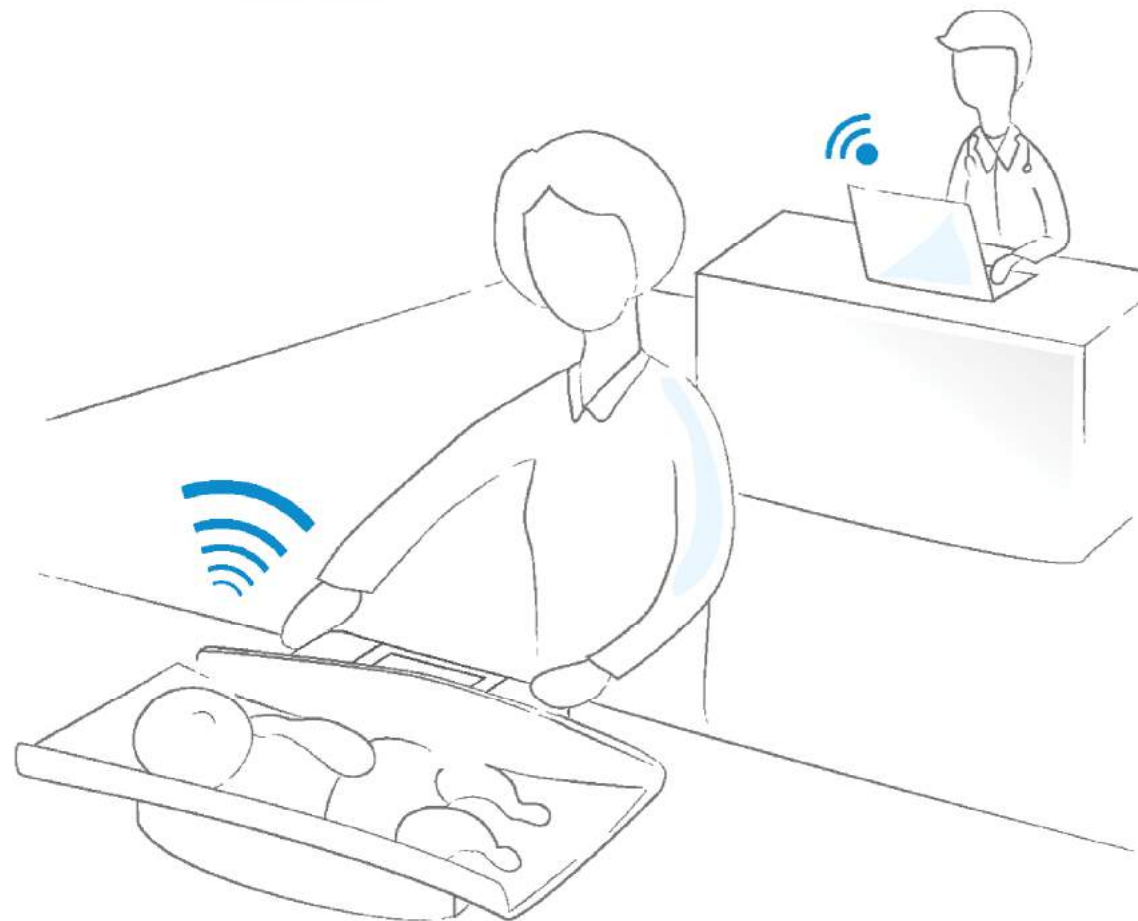

- Huge surface softly cuddles the baby during weighing.
- Removable baby tray for multiple purposes.
- Fit for Charder baby height measurement.

AR-2491
Optional carry bag for baby scale.

MS 3500

MS 3510

Ultra slim platform design