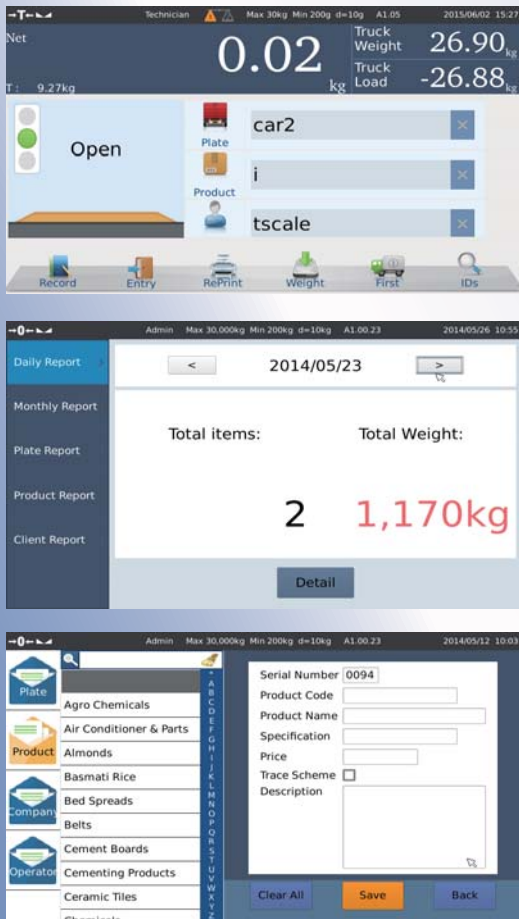

U8 System Weighing Indicator

U8-50 Truck Indicator

Perfectly Computerized for Truck Weighing management and control

Make your business more efficient and competitive

- Quick and easy to use high definition touchscreen display
- Accurate, fast and stable PowerAD weighing technology.
- Diversified weighing application software
- Graphic interactive operation increase productivity
- Multilingual information management system
- Versatility and customization in receipts and labels
- Weighing data can be integrated and SYNC by WiFi.

- **Graphic operation interface**

Graphic interactive operation interface, quick and easy to use. It help you increase productivity and avoid mistakes.

- **Multilingual information management system**

Computerized product management system, easily input and call out PLU. It support multi-language operating environment.

- **Customized daily and product report**

It support produce diversified daily reports and product report on screen or export to a PC software.

- **Versatility in receipts and labels**

By RS-232, It can connected to a ticket or label printer. Many ticket and label formats can be selected from display. Also Customized printing format available for different customers' needs.

Peripherals:

Dimensions (mm) :

Model	U8-50 Truck Indicator
Housing	ABS
Panel	Resistance touchscreen
Display	8 inch 800X480 color LCD display
Resolution	1/1 million
Operating System	TOS 2.0 Embedded system Option :Win CE ssystem
Memory	RAM: 1GB Flash: 1 GB
Ports	2 x USB, 1 x RS-232, 1 x RJ45, 1 x RS-485/422/232
Battery	Rechargeable battery for 15 hours continue use(Optional)