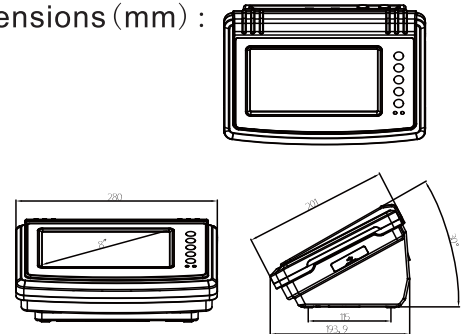

Peripherals:

Dimensions (mm) :

Model	U8-50 Truck Indicator
Housing	ABS
Panel	Resistance touchscreen
Display	8 inch 800X480 color LCD display
Resolution	1/1 million
Operating System	TOS 2.0 Embedded system Option :Win CE ssystem
Memory	RAM: 1GB Flash: 1 GB
Ports	2 x USB, 1 x RS-232, 1 x RJ45, 1 x RS-485/422/232
Battery	Rechargeable battery for 15 hours continue use(Optional)